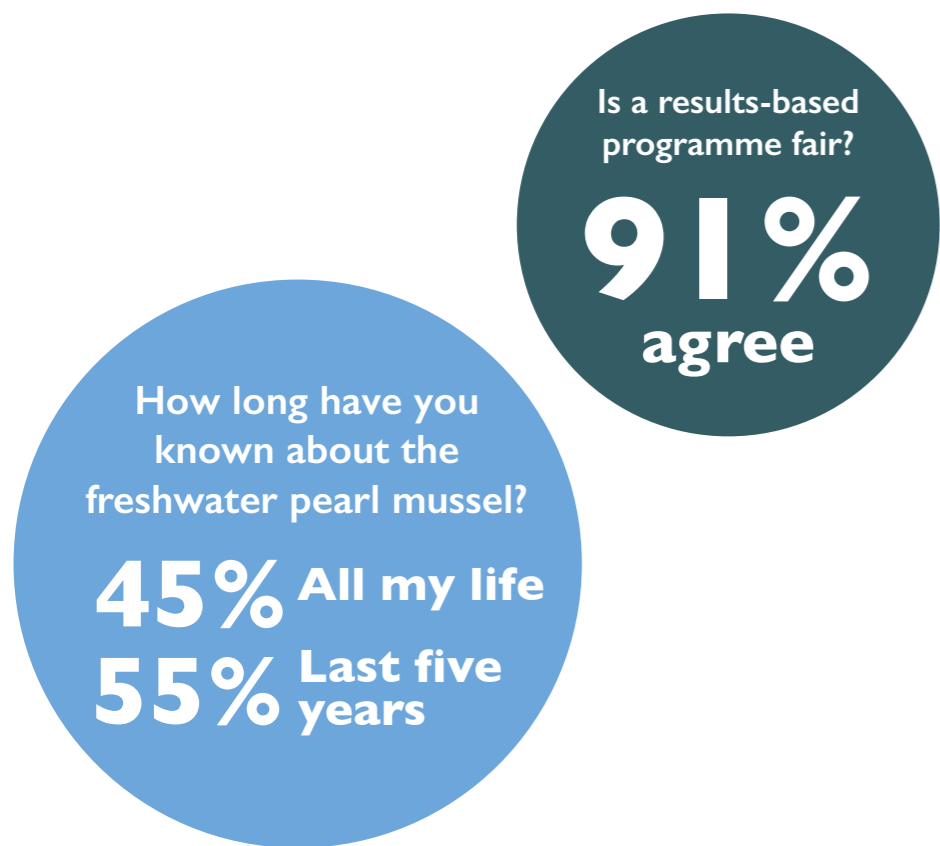

The Pearl Mussel Project Ltd.

Farmer Consultation Meetings
(data from 176 questionnaires returned)

Farming is important for helping wildlife

Farmers are not paid enough for the wildlife they protect, support or manage

It is difficult for farming & wildlife to exist together on a profitable farm

Wildlife is a valuable asset to my farm

It is important to me that the wildlife on my farm is conserved

It is important to me to leave my farm in a better environmental condition